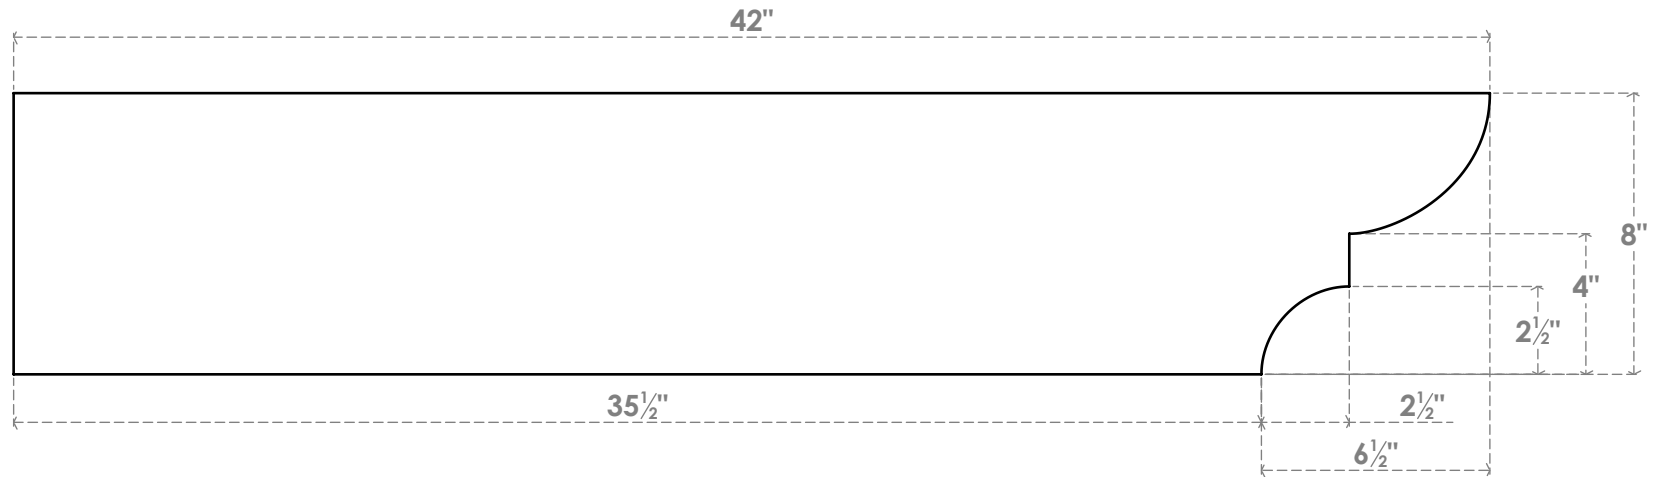

RFTP03X08X42RID

3"W X 8"H X 42"L RIDGEWOOD ARCHITECTURAL GRADE PVC RAFTER TAIL

SIDE PROFILE

FRONT PROFILE

ISOMETRIC

EKENA
 MILLWORK
 EKENA MILLWORK
 2300 WEST MAIN ST.
 CLARKSVILLE, TX 75426
 TOLL FREE: 866-607-0453
 WWW.EKENAMILLWORK.COM