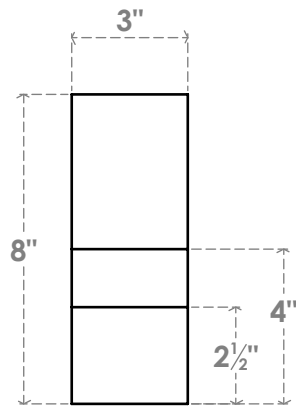

RFTP03X08X42RID

3"W X 8"H X 42"L RIDGEWOOD ARCHITECTURAL GRADE PVC RAFTER TAIL

SIDE PROFILE

FRONT PROFILE

ISOMETRIC

EKENA
 MILLWORK
 EKENA MILLWORK
 2300 WEST MAIN ST.
 CLARKSVILLE, TX 75426
 TOLL FREE: 866-607-0453
 WWW.EKENAMILLWORK.COM

NOTES

1. INSTALLATION TO BE COMPLETED IN ACCORDANCE WITH MANUFACTURER'S SPECIFICATIONS.
2. DRAWING MAY NOT BE TO SCALE
3. THIS DRAWING IS INTENDED FOR DESIGN AND PLANNING PURPOSES ONLY.
4. ALL INFORMATION CONTAINED HEREIN WAS CURRENT AT THE TIME OF DEVELOPMENT BUT MUST BE REVIEWED AND APPROVED BY THE PRODUCT MANUFACTURER TO BE CONSIDERED ACCURATE.
5. ARCHITECTURAL GRADE PVC PRODUCTS ARE MADE FROM EXPANDED CELLULAR PVC AND COME NATURALLY WHITE BUT MAY BE PAINTED